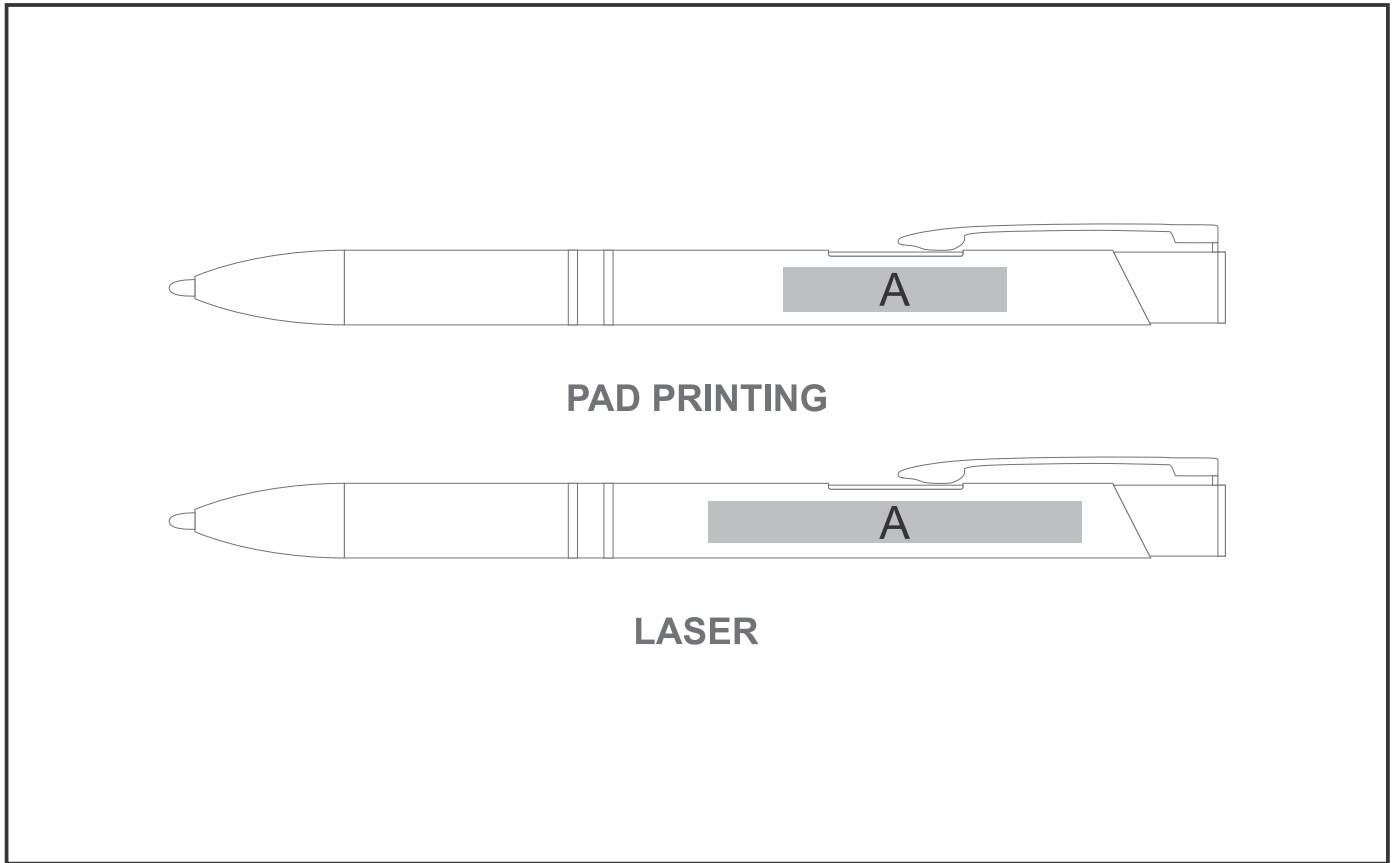

WI-AM-275-B

Panama Ball Pen

Need to know:

- Includes 1-Colour, 1-Position Pad Printing OR 1-Position Laser Engraving (setup fees apply)
Laser Colour - White

Branding Options:

Position A

1. Pad Printing (PA)
4 Colours
Size: 30mm wide x 6mm high
2. Laser Engraving (LA)
N/A
Size: 50mm wide x 5.5mm high